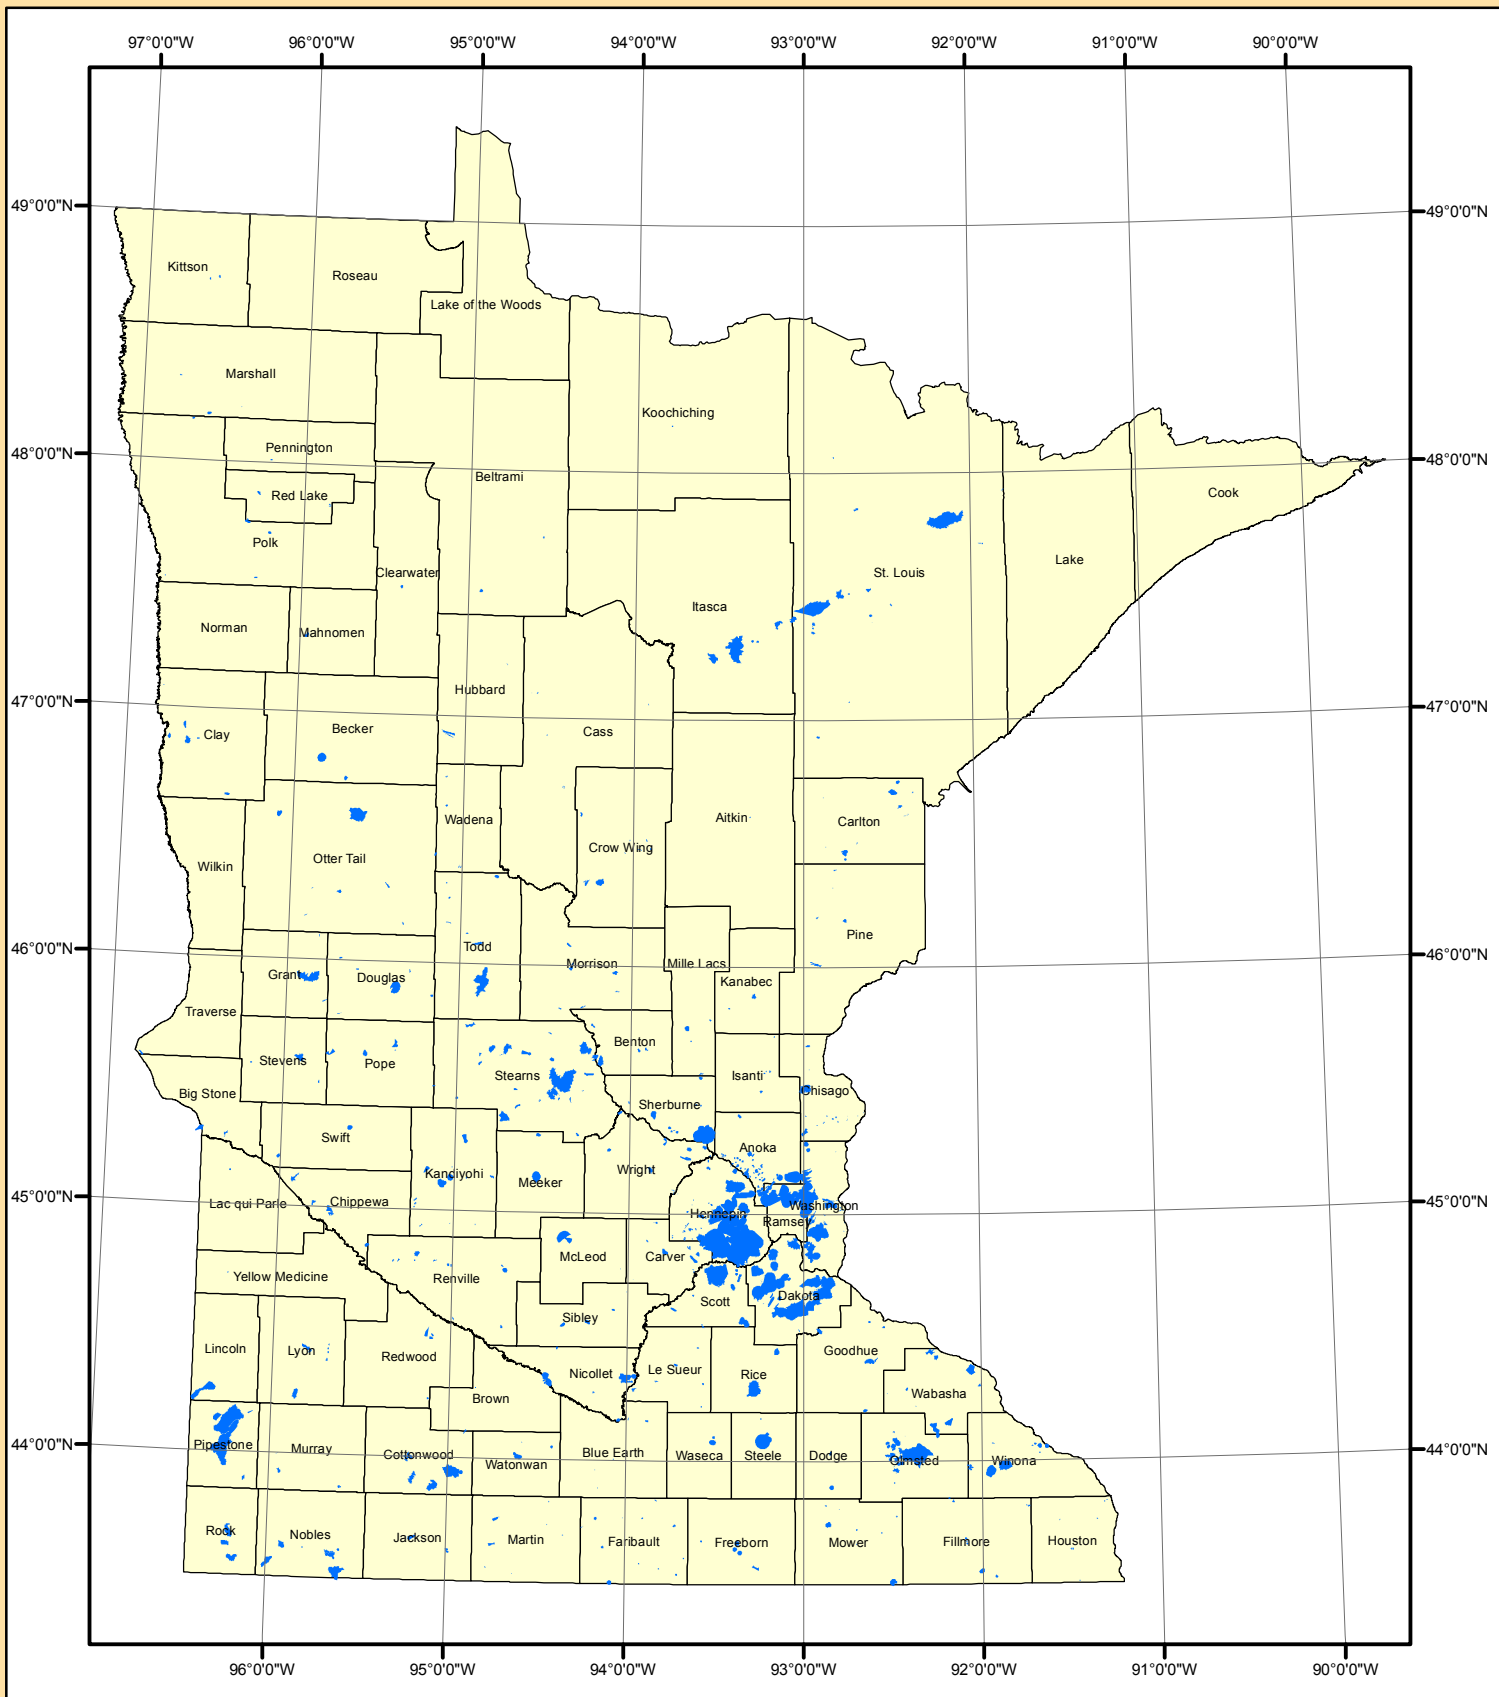

State of Minnesota Wellhead Protection Areas (WHPA)

1:3,400,000