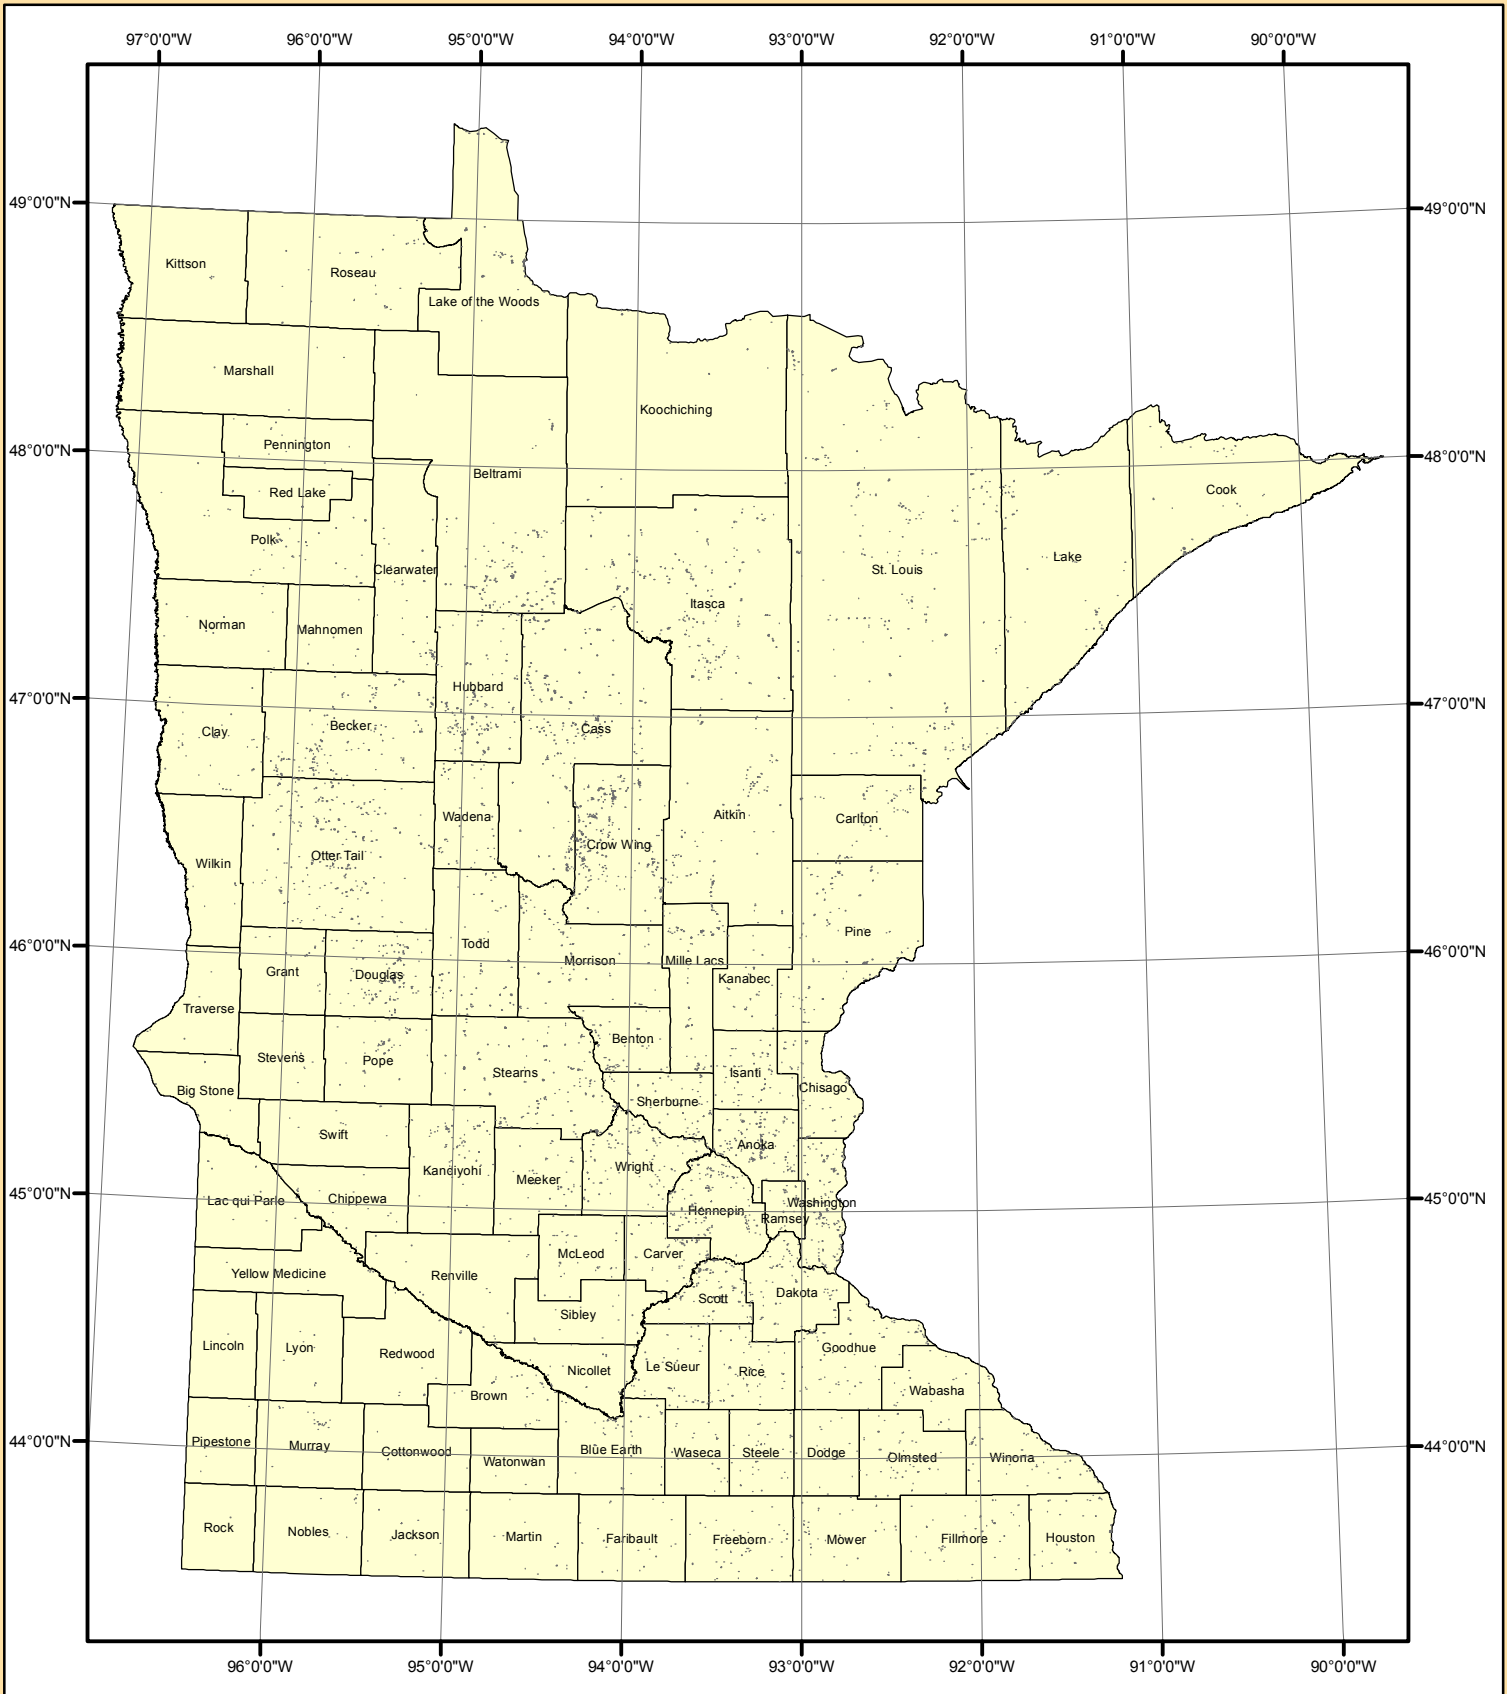

State of Minnesota Transient Non-Community Inner Wellhead Management Zones (IWMZ)

1:3,400,000

- TNC-IWMZ
- County