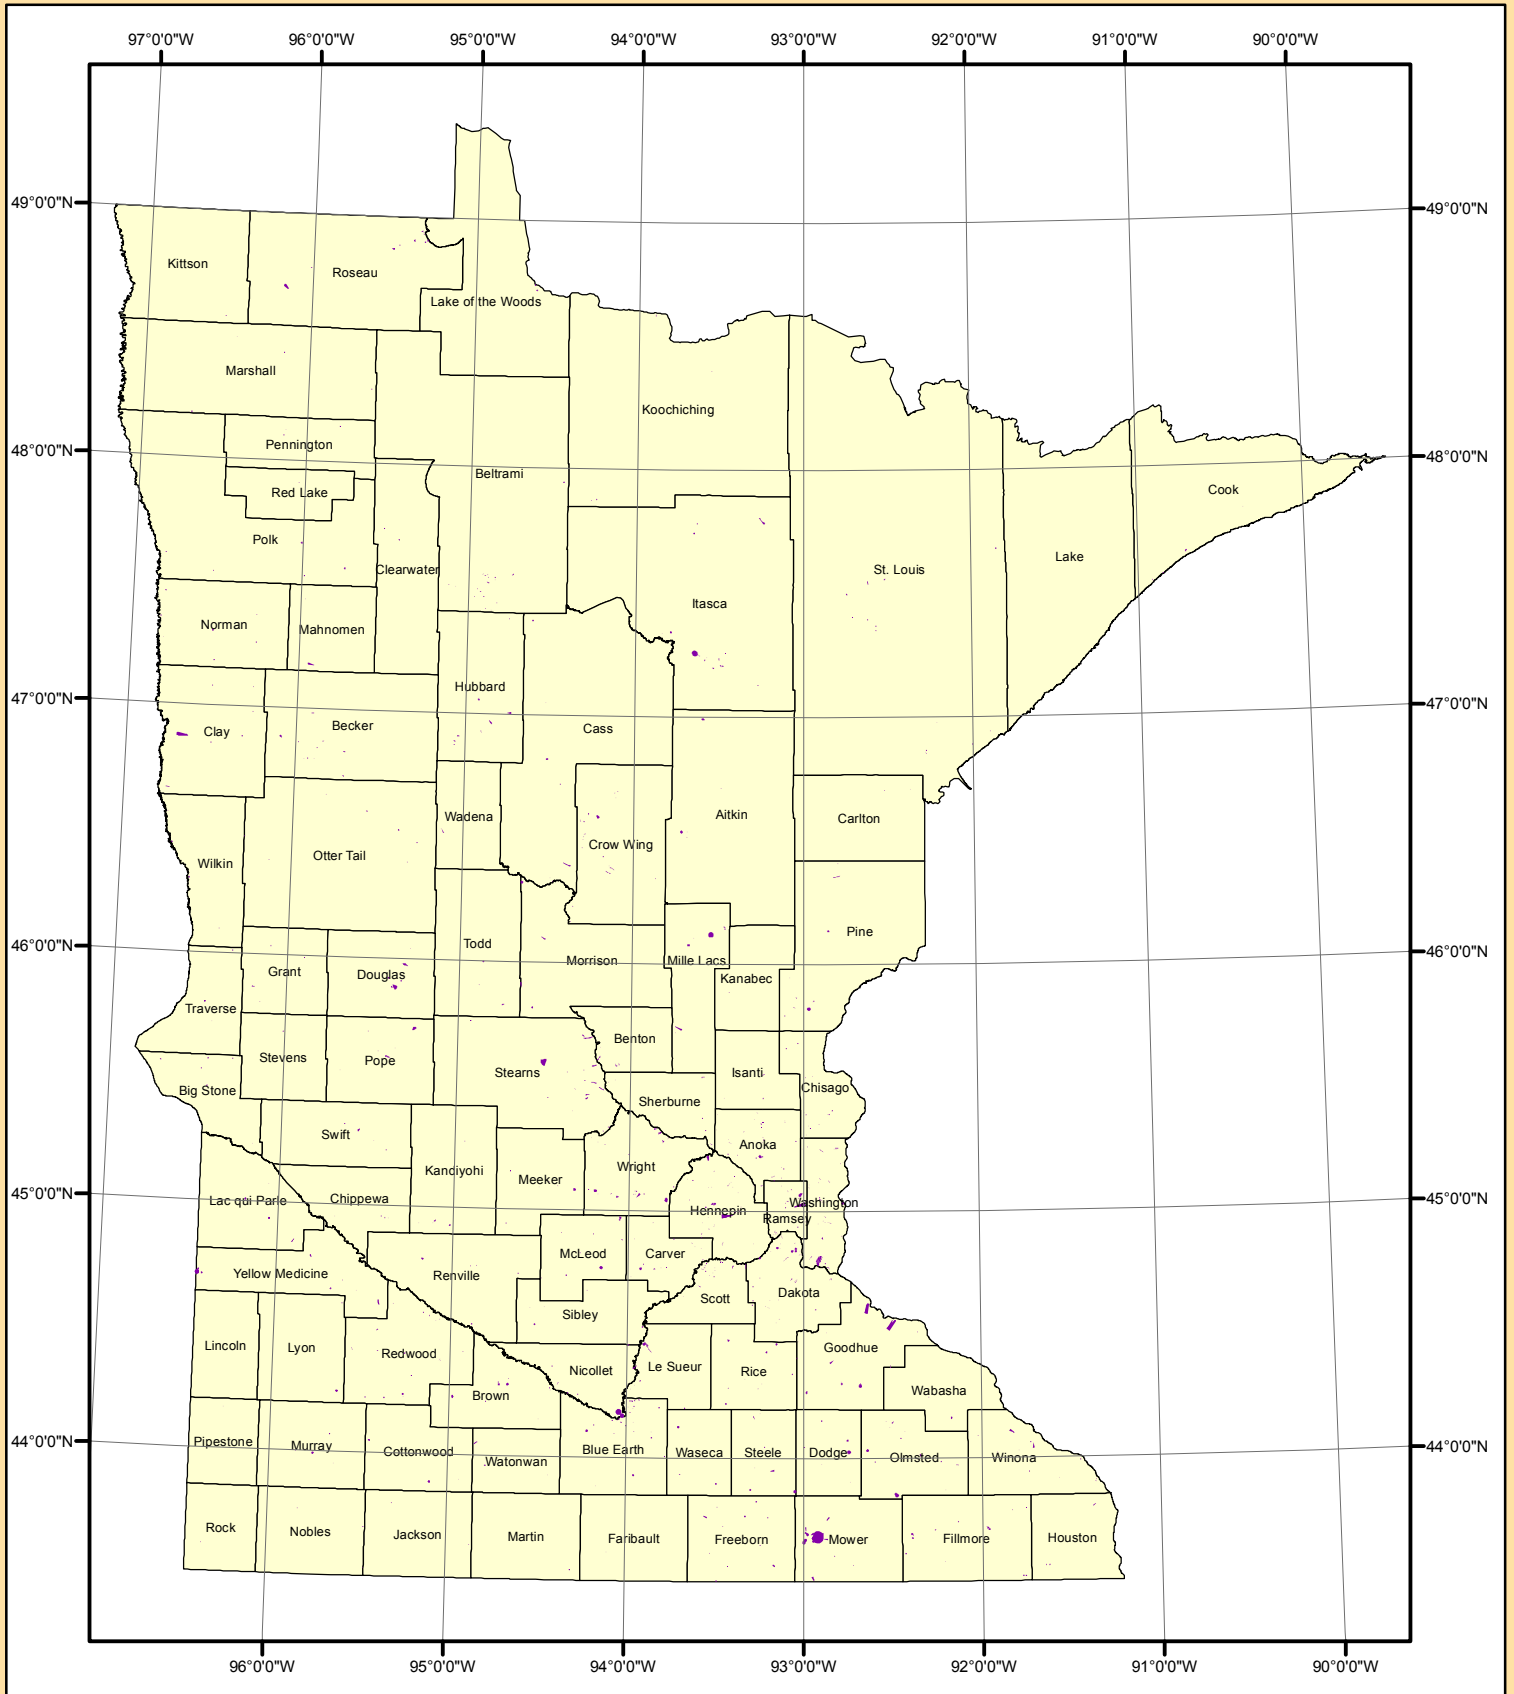

State of Minnesota Source Water Assessment Areas (SWAA)

1:3,400,000