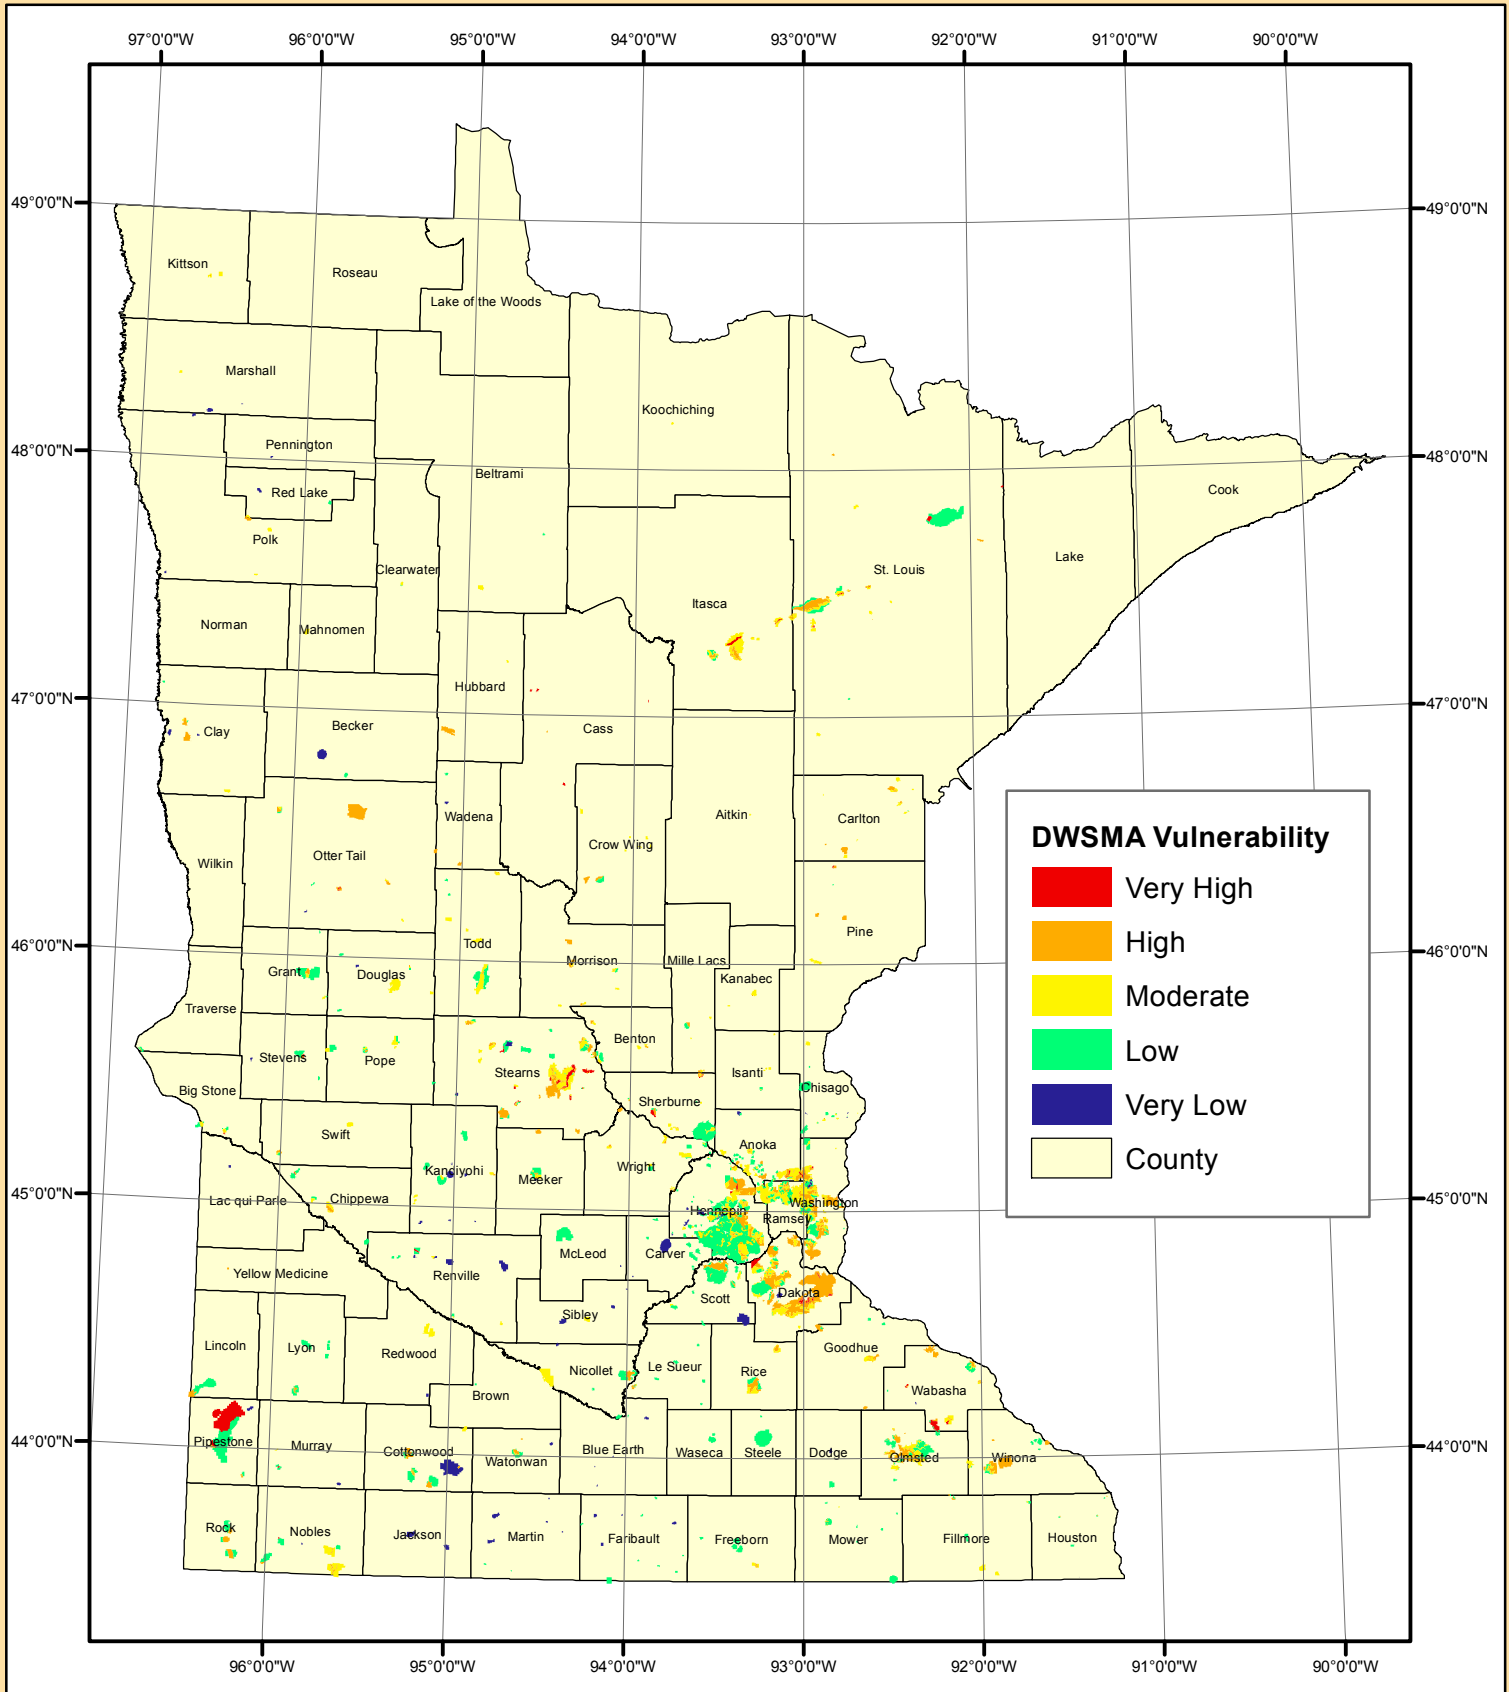

State of Minnesota Drinking Water Supply Management Area (DWSMA) Vulnerability

1:3,400,000