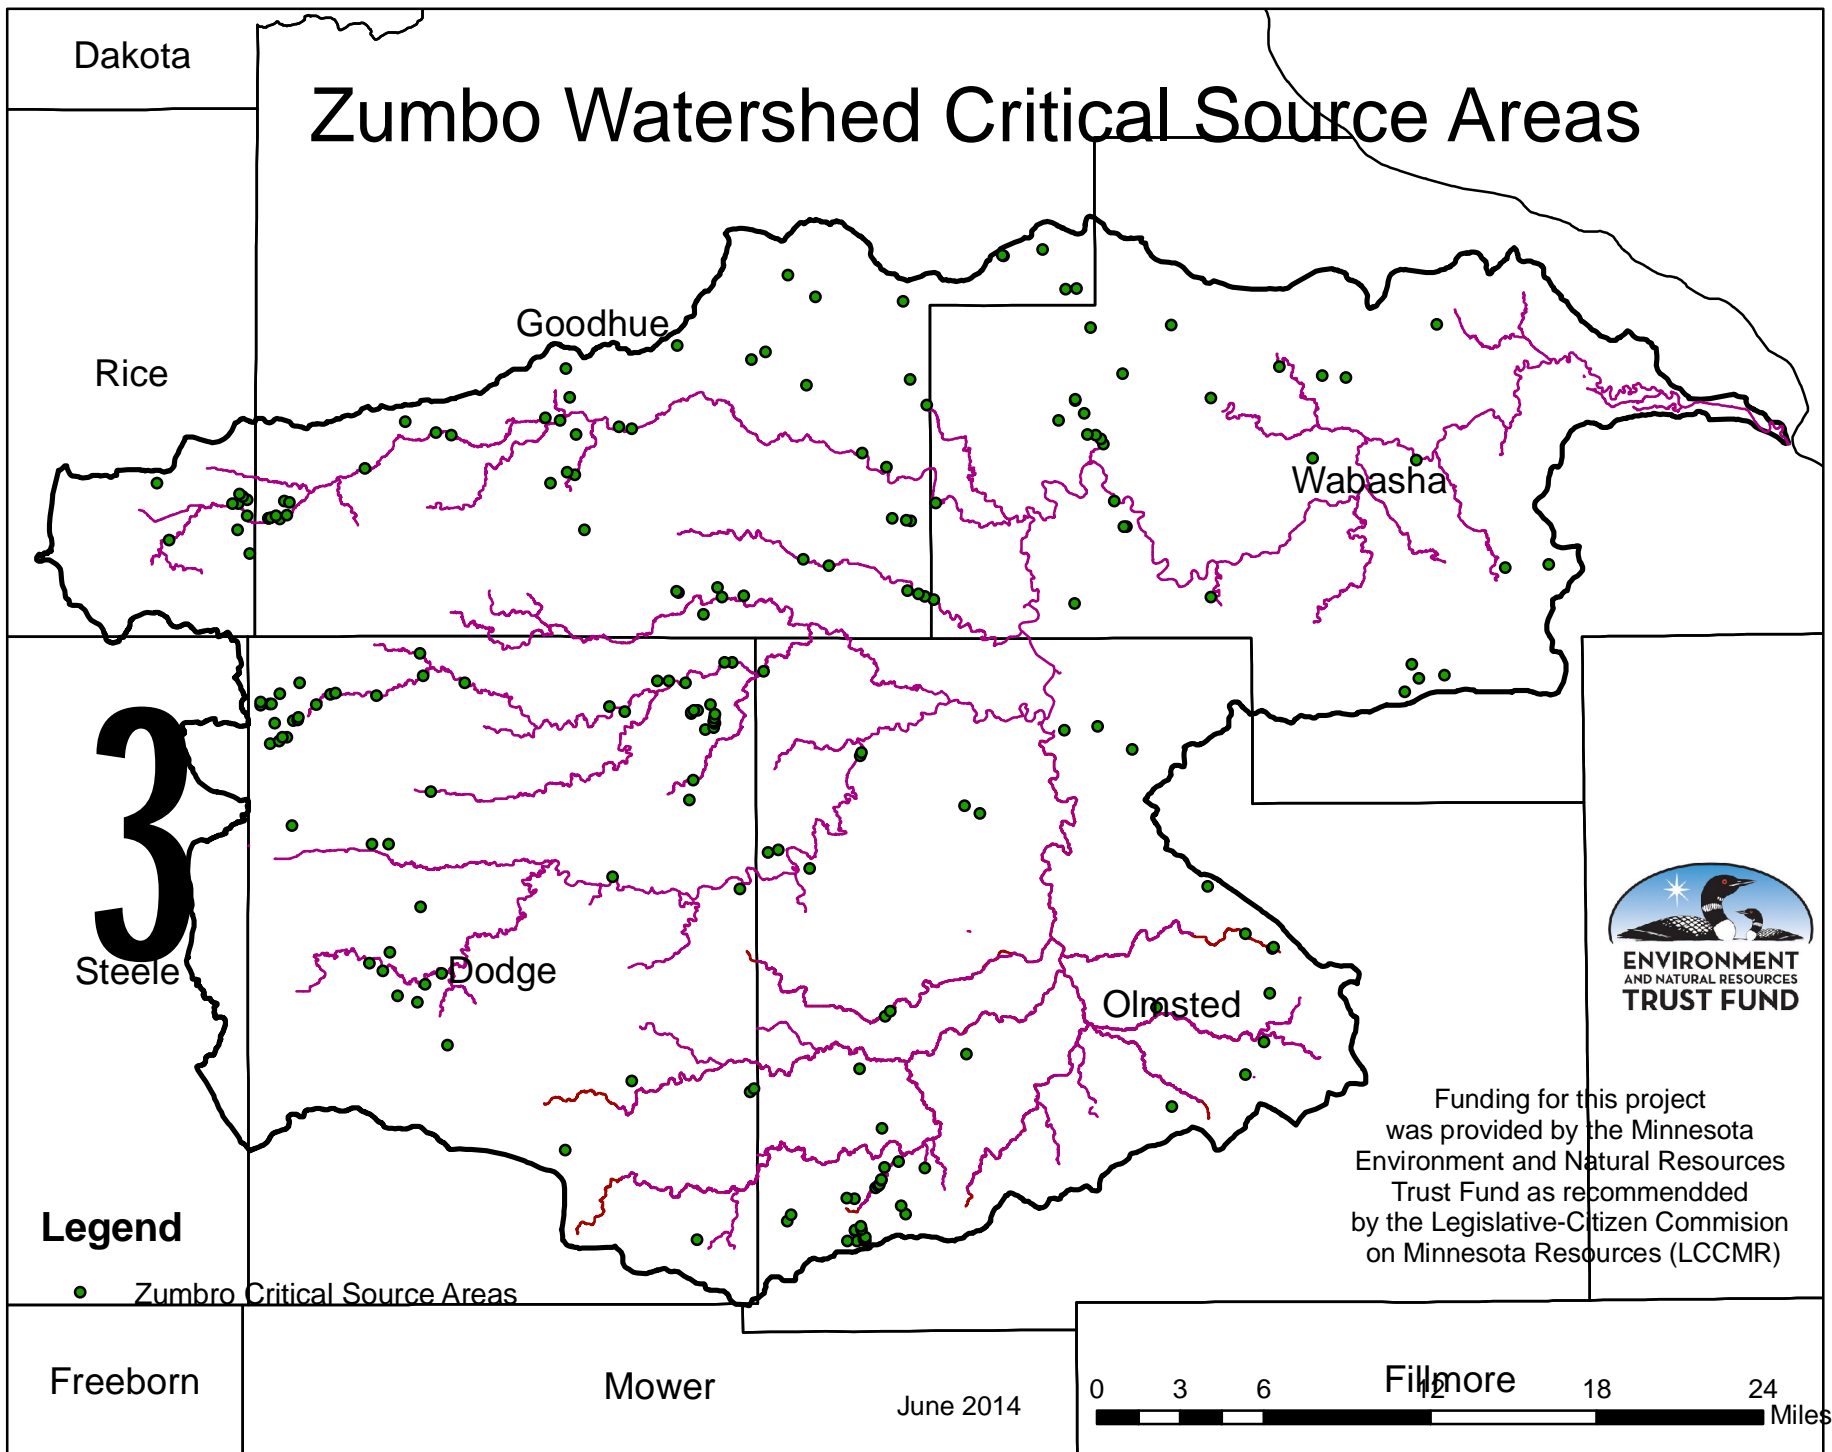

Zumbo Watershed Critical Source Areas

Funding for this project was provided by the Minnesota Environment and Natural Resources Trust Fund as recommended by the Legislative-Citizen Commission on Minnesota Resources (LCCMR)

Freeborn

Mower

June 2014

0 3 6 12 18 24 Miles