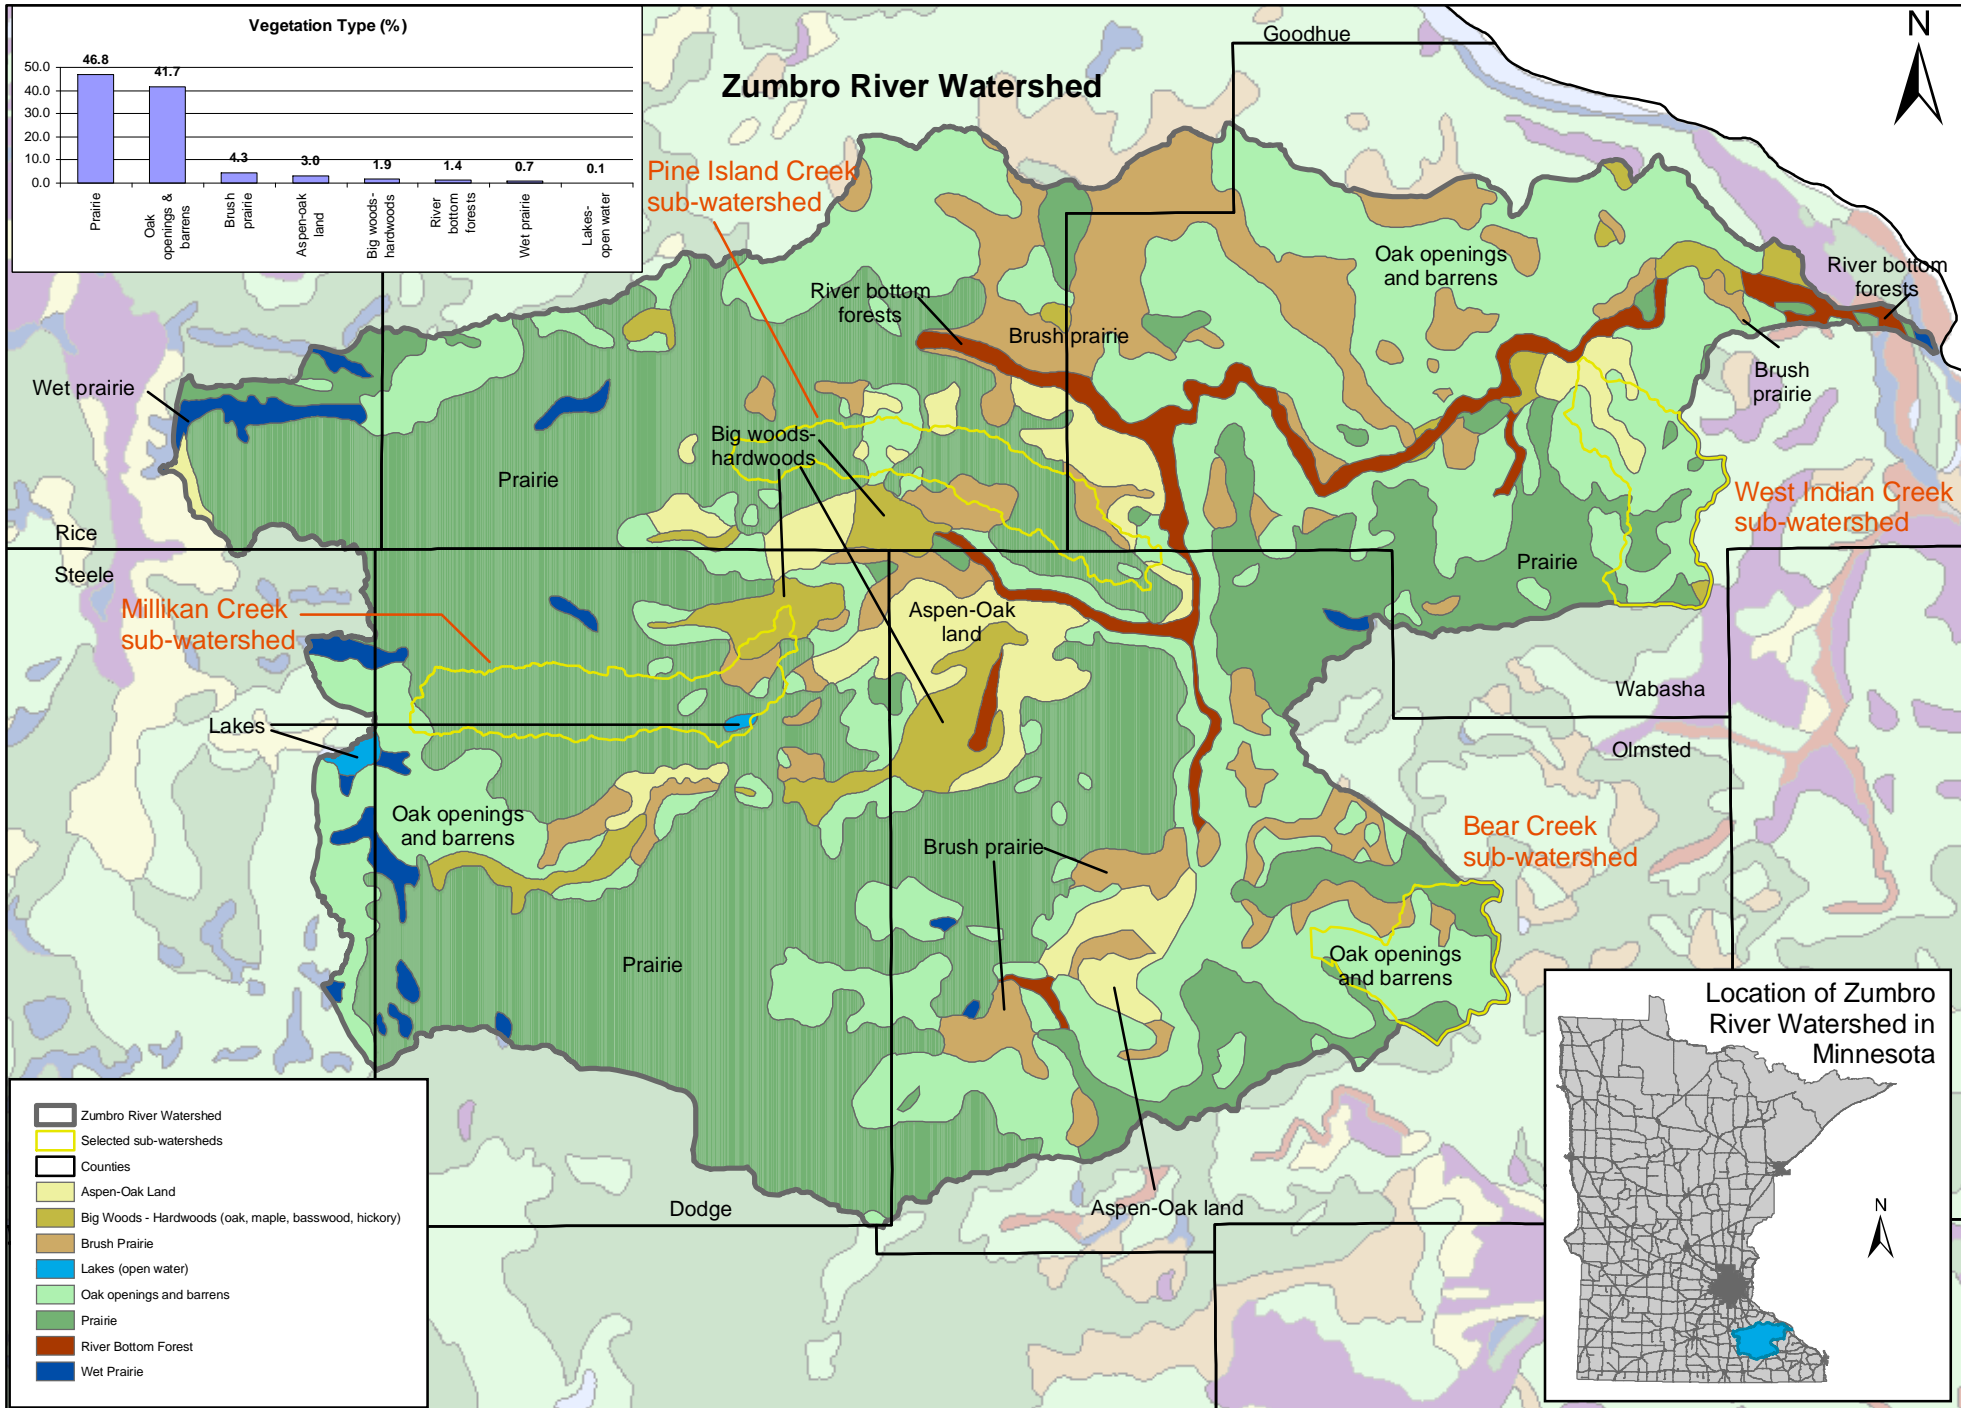

Presettlement Vegetation of the Zumbro River Watershed

* data source: MN Dept. of Natural Resources 11/10/05
 Map produced by the Zumbro Watershed Partnership