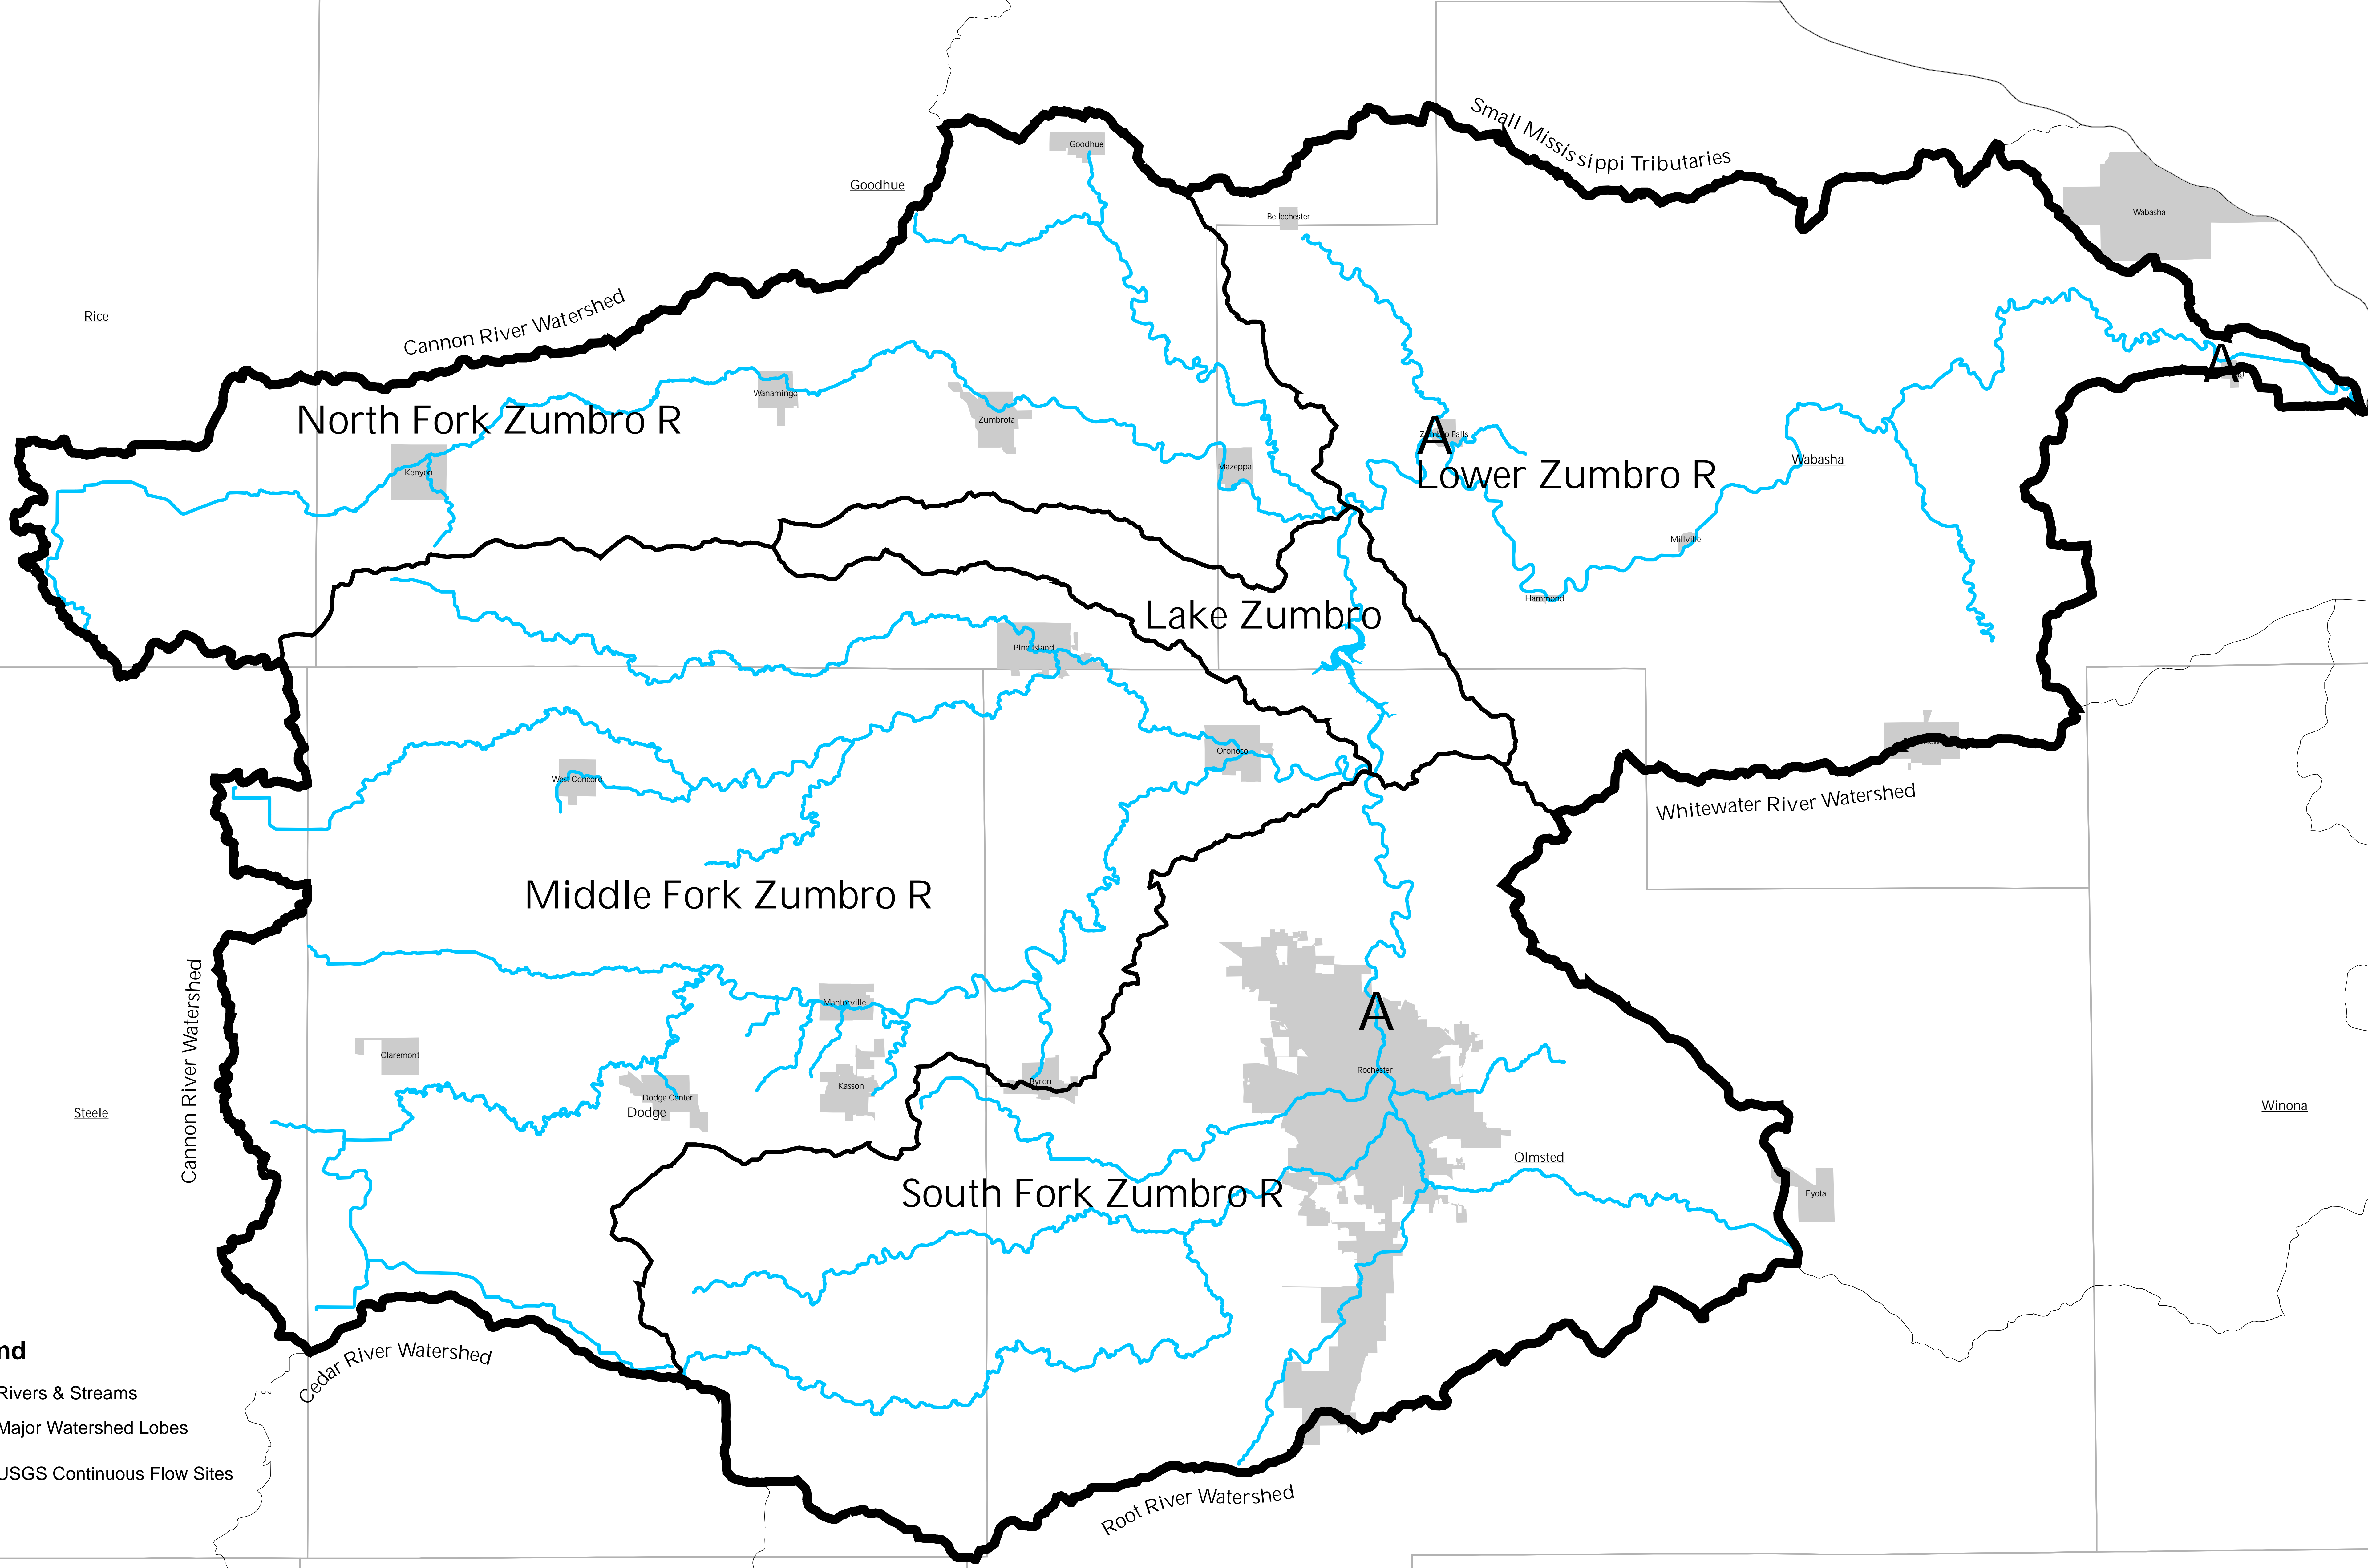

Zumbro River Major Watershed Lobes

E

- Legend**
- Rivers & Streams
 - Major Watershed Lobes
 - USGS Continuous Flow Sites